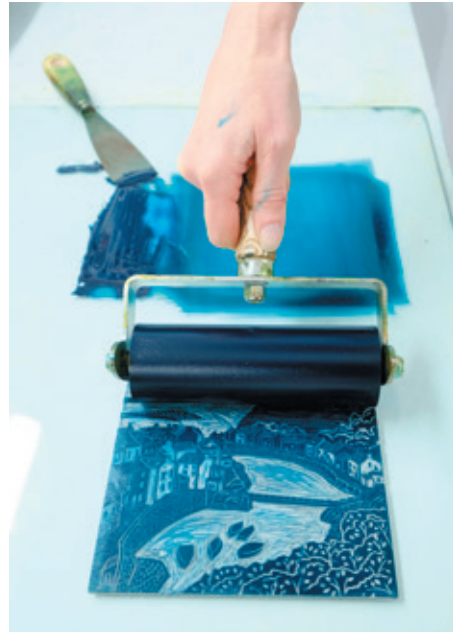

Printing and inks

Linocut prints | Workshops | Online courses

michellehughes.co.uk

michellehughesdesign Design_York 07808 472379 michellehughesdesign@outlook.com

Michelle Hughes
DESIGN